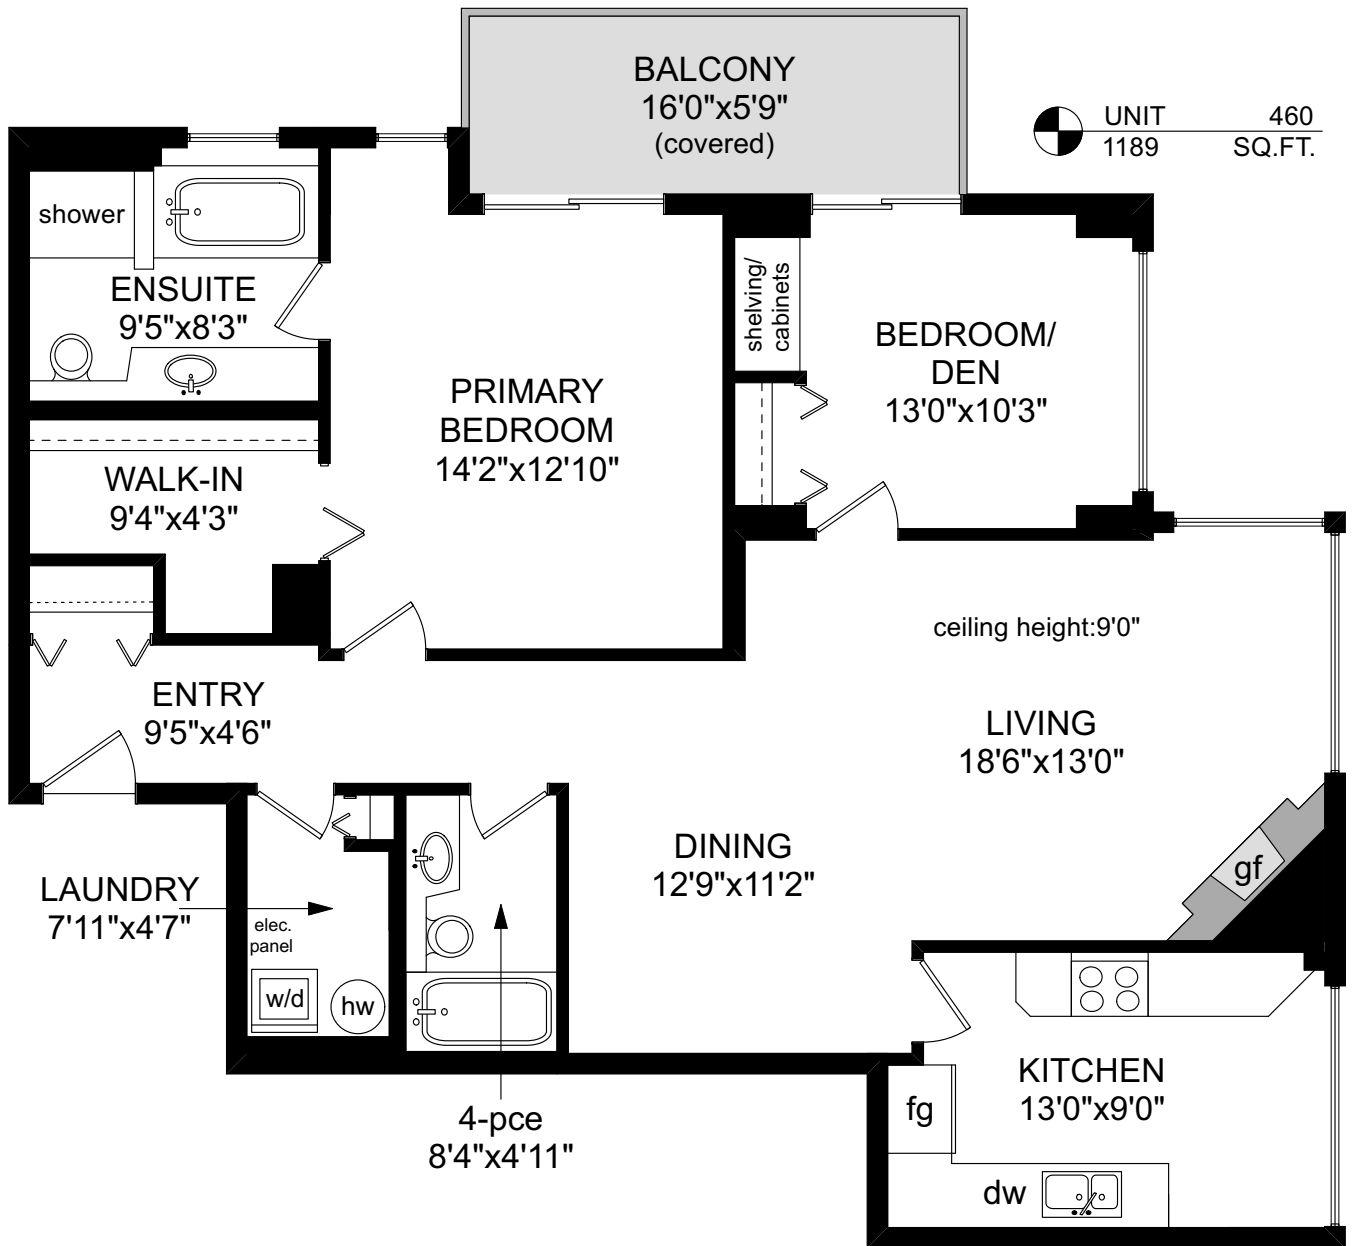

460 - 188 DOUGLAS STREET

UNIT 460
1189 SQ.FT.

NOTE: The room name labels/sizes are for viewing reference only.
They are not used for calculating total square footage.

	FINISHED SQ. FT.	UNFINISHED SQ. FT.	TOTAL SQ. FT.
UNIT 460	1189	0	1189
TOTAL (strata)	1189	0	1189
BALCONY	0	107	107

PREPARED FOR THE EXCLUSIVE USE OF
KAREN DINNIE-SMYTH
PERSONAL REAL ESTATE CORPORATION
AT RE/MAX CAMOSUN

MEASURED ON: 04/08/26
DRAWING FILE: 19367

Tafe Measure VICTORIA, B.C.
Ph.2508838894
www.tafemeasure.com