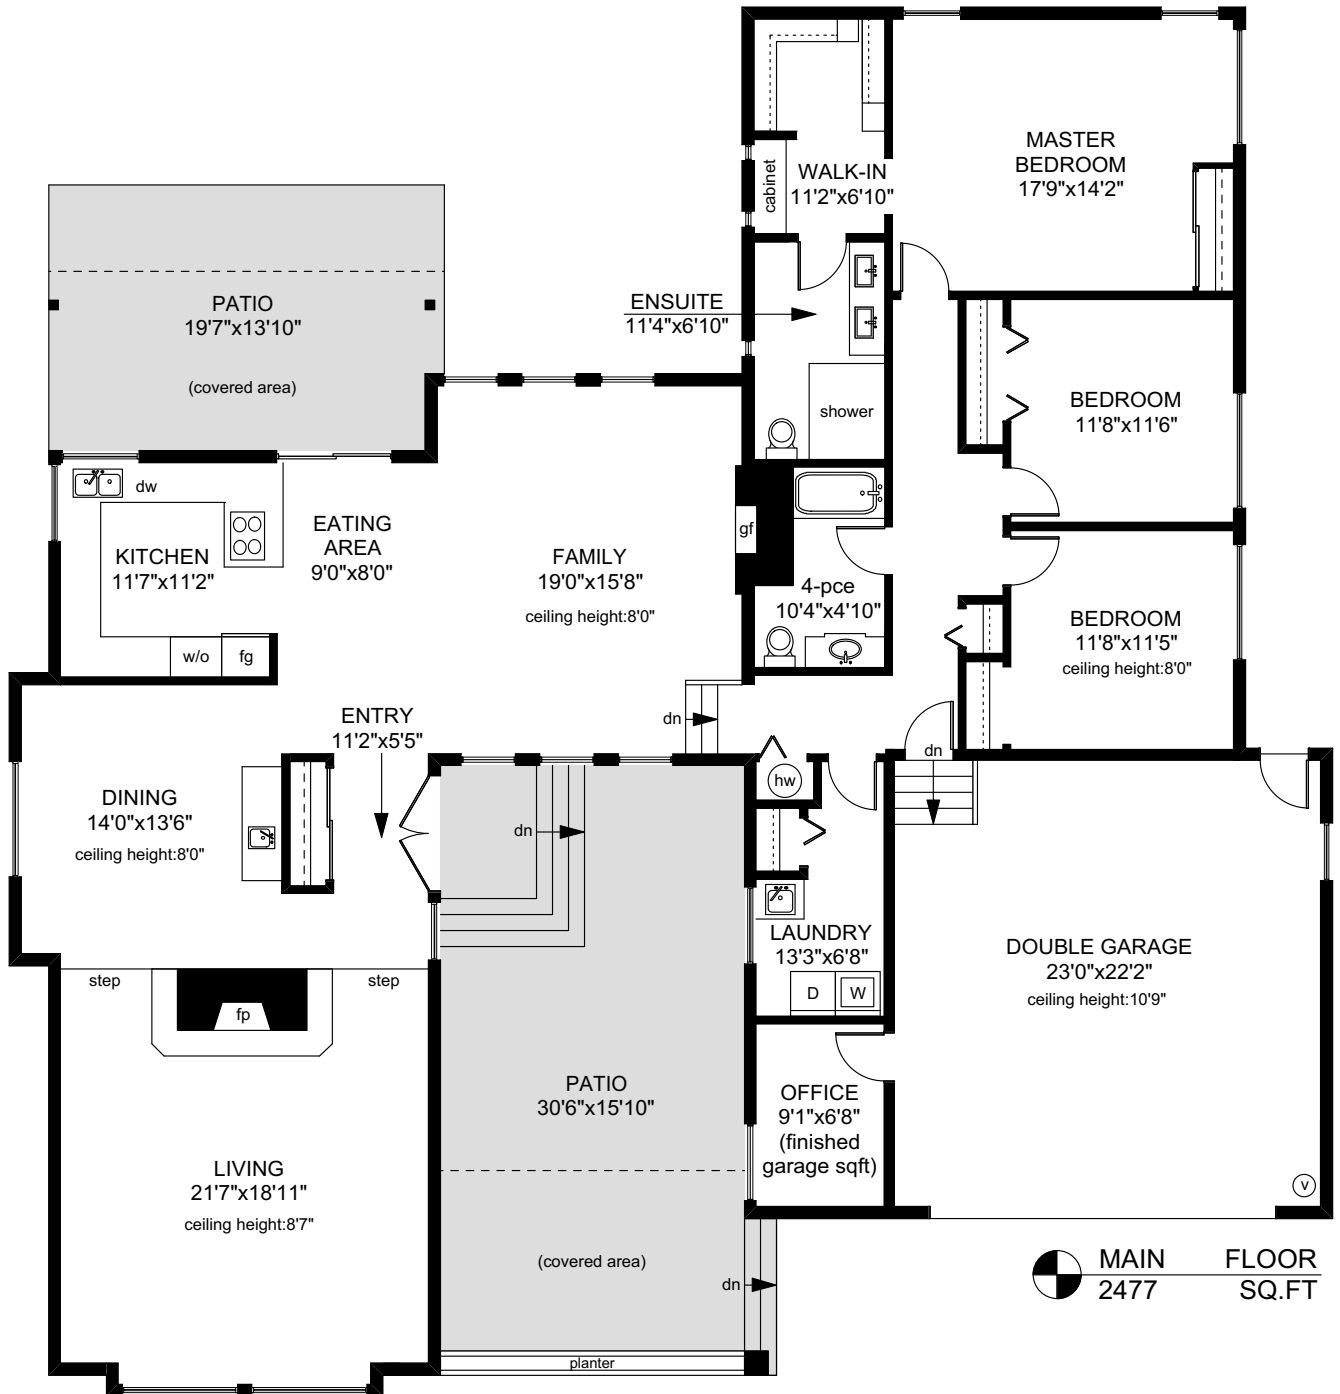

# 981 WAGONWOOD PLACE

**MAIN** **FLOOR**  
 2477 SQ.FT

NOTE: The room name labels/sizes are for viewing reference only. They are not to be used for calculating total square footage.

	FINISHED SQ. FT.	UNFINISHED SQ. FT.	TOTAL SQ. FT.
MAIN	2477	0	2477
TOTAL	2477	0	2477
GARAGE	78	560	638
PATIOS	0	763	763

PREPARED FOR THE EXCLUSIVE USE OF  
 KAREN DINNIE-SMYTH  
 PERSONAL REAL ESTATE CORPORATION  
 AT RE/MAX CAMOSUN

MEASURED ON: 11/04/20  
 DRAWING FILE: 17794

**Taf** **Measure** VICTORIA, B.C.  
 Ph. 883.8894  
 www.tafmeasure.com