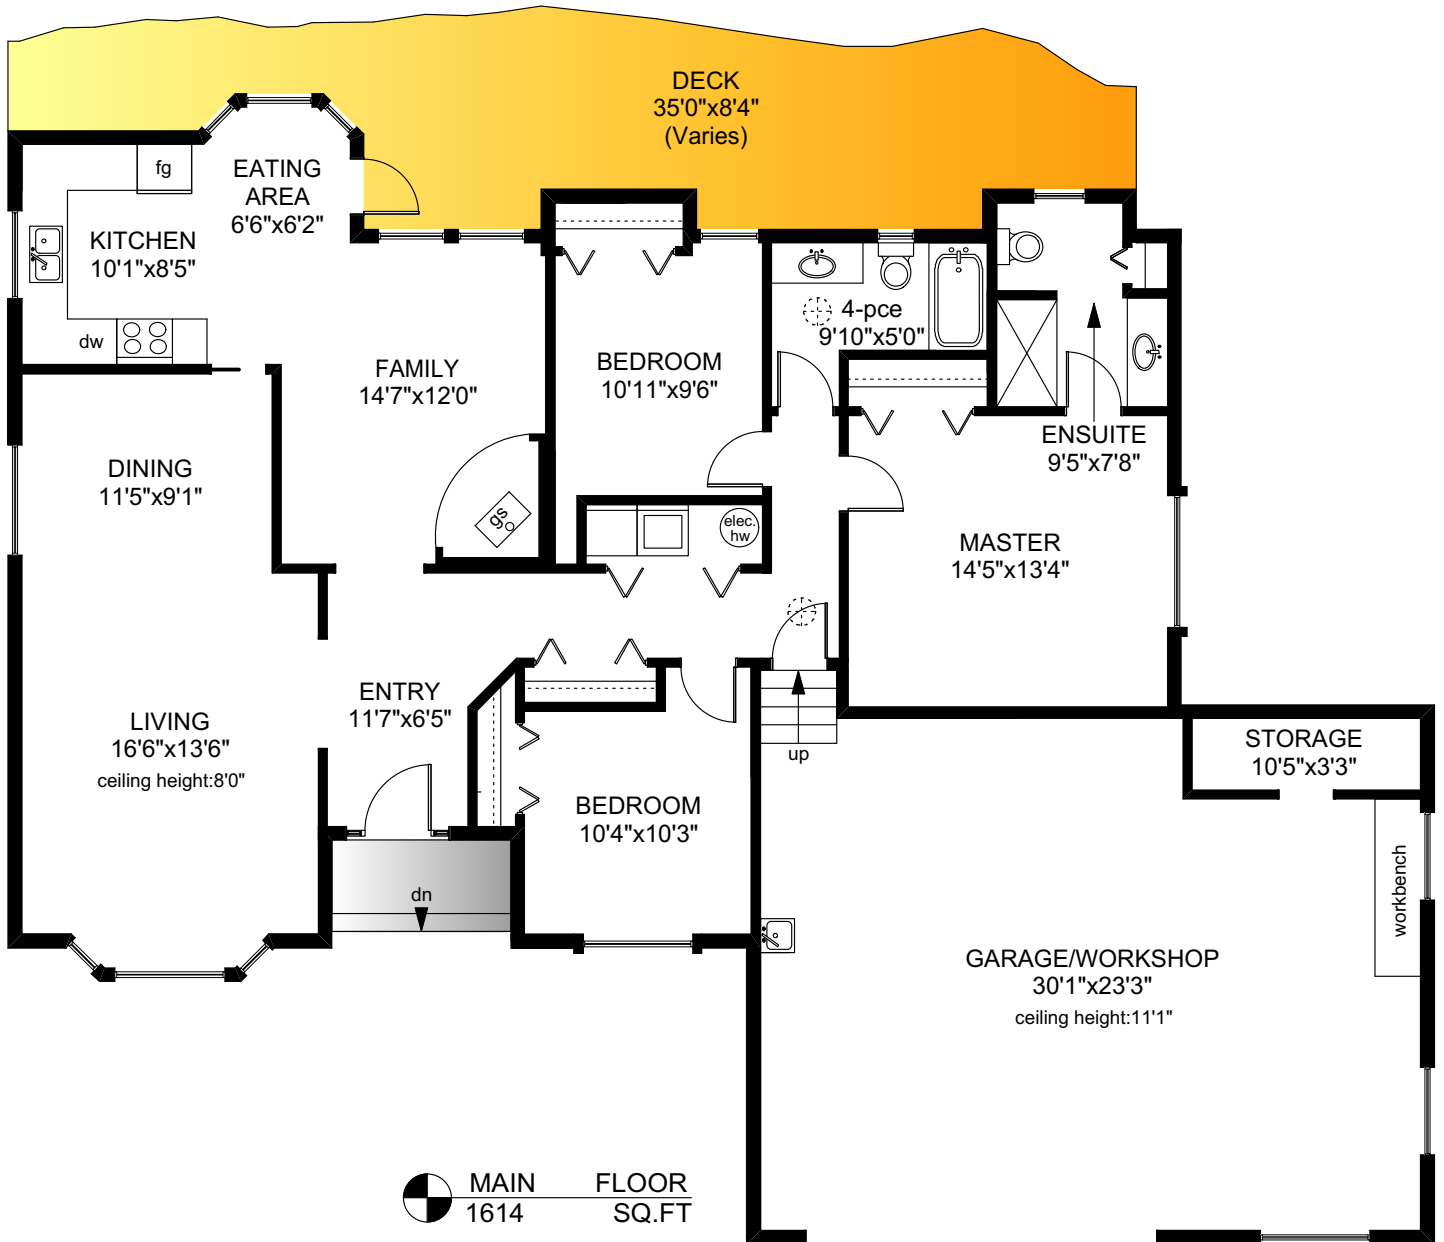

# 1018 BENVENUTO AVENUE

|        | FINISHED<br>SQ. FT. | UNFINISHED<br>SQ. FT. | TOTAL<br>SQ. FT. |
|--------|---------------------|-----------------------|------------------|
| MAIN   | 1614                | 0                     | 1614             |
| TOTAL  | 1614                | 0                     | 1614             |
| GARAGE | 0                   | 768                   | 768              |
| DECK   | 0                   | 359                   | 359              |

PREPARED FOR THE EXCLUSIVE USE OF  
KAREN DINNIE-SMYTH OF RE/MAX CAMOSUN

MEASURED ON: 05/21/19  
DRAWING FILE: 15912

**Tafe Measure** VICTORIA, B.C.  
Ph. 883.8894  
www.tafemeasure.com