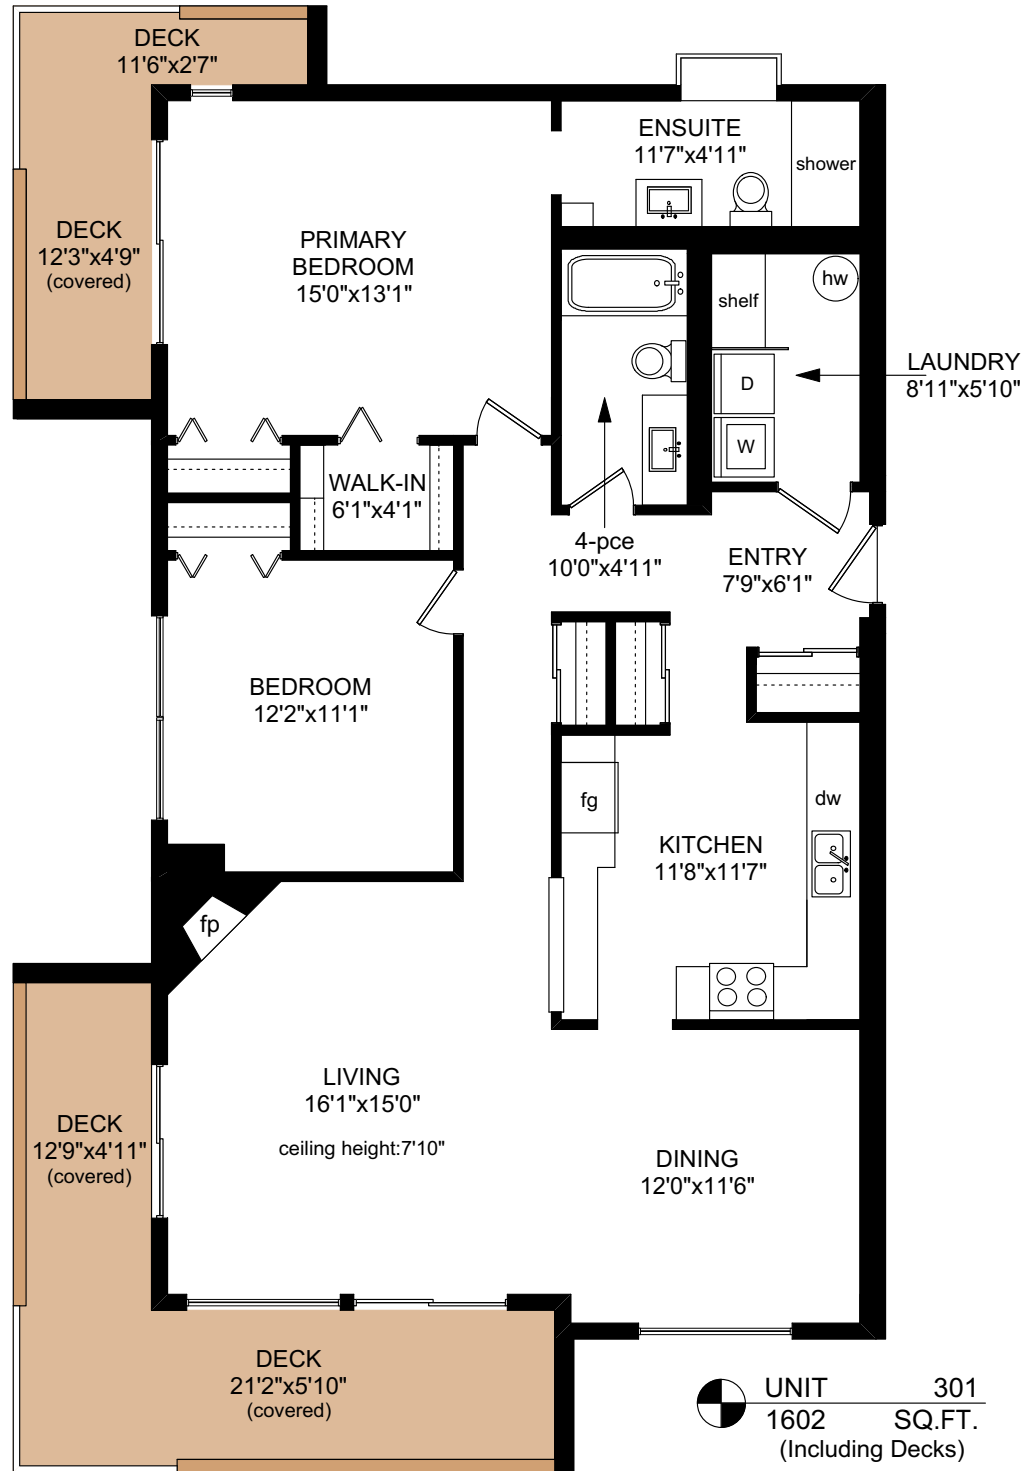

301 - 920 PARK BOULEVARD

UNIT 301
1602 SQ.FT.
(Including Decks)

NOTE: The room name labels/sizes are for viewing reference only.
They are not to be used for calculating total square footage.

	FINISHED SQ. FT.	UNFINISHED SQ. FT.	TOTAL SQ. FT.
MAIN	1322	0	1322
DECKS	0	280	280
TOTAL	1322	280	1602

PREPARED FOR THE EXCLUSIVE USE OF
KAREN DINNIE-SMYTH
PERSONAL REAL ESTATE CORPORATION
AT RE/MAX CAMOSUN

MEASURED ON: 04/17/24
DRAWING FILE: 18870

Tafe Measure VICTORIA, B.C.
Ph.2508838894
www.tafemeasure.com