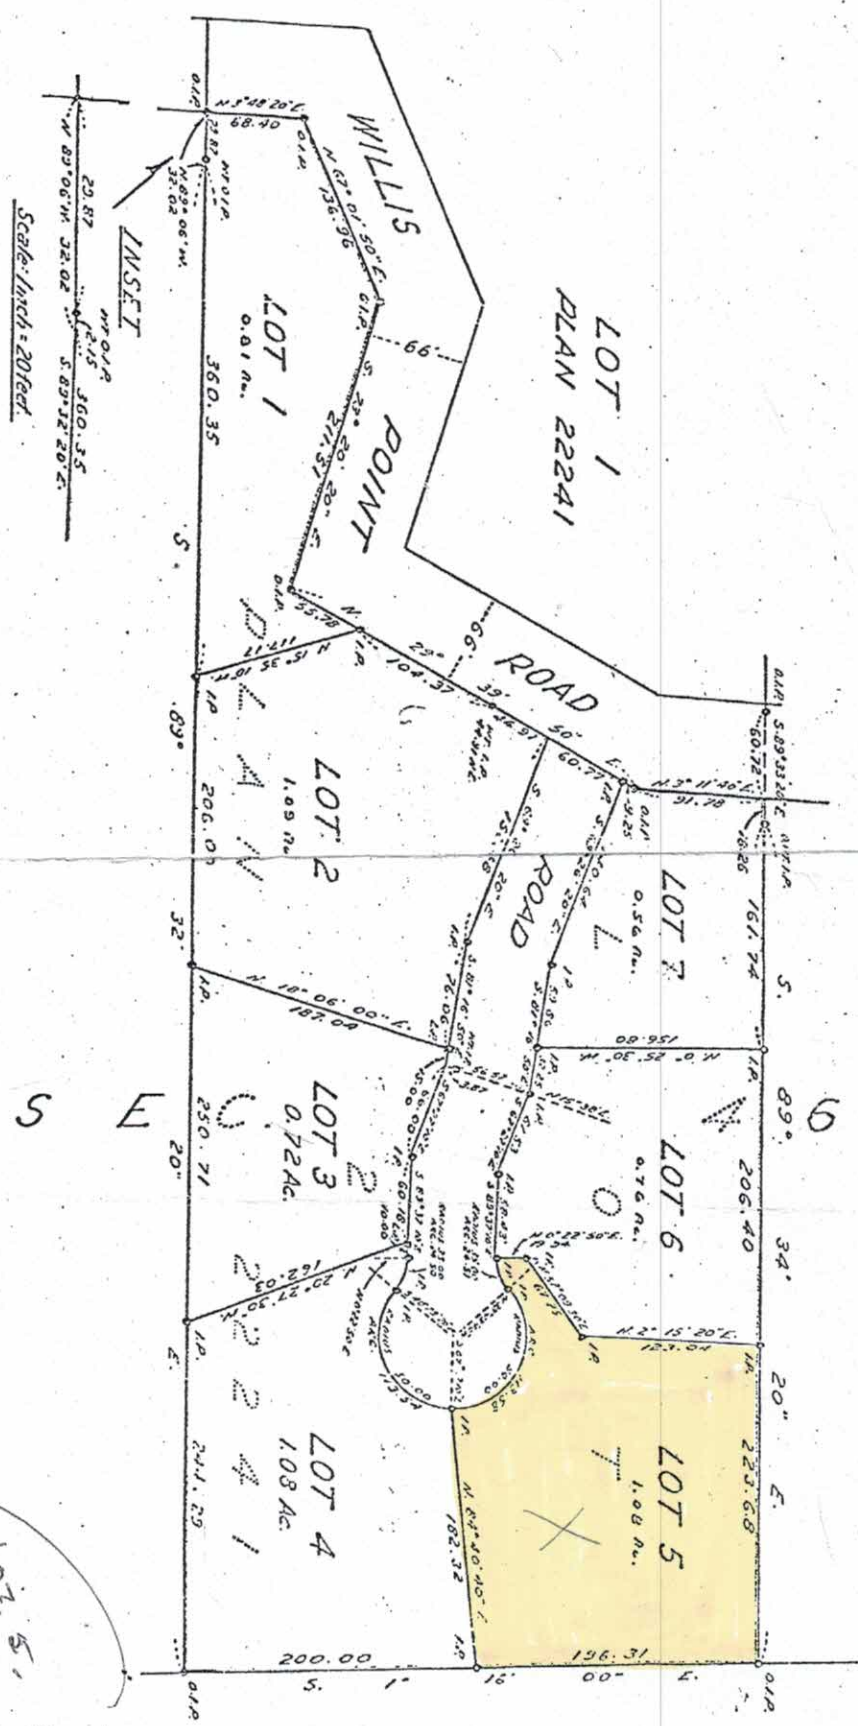

Dem. is Iron Post found.
 Denotes Lead Plug set.
 Denotes Witness Post.

N. 1 ENLARGED

Lot 5, PLAN 23124, SEC. 16A, H/D 152.

Plan 23124